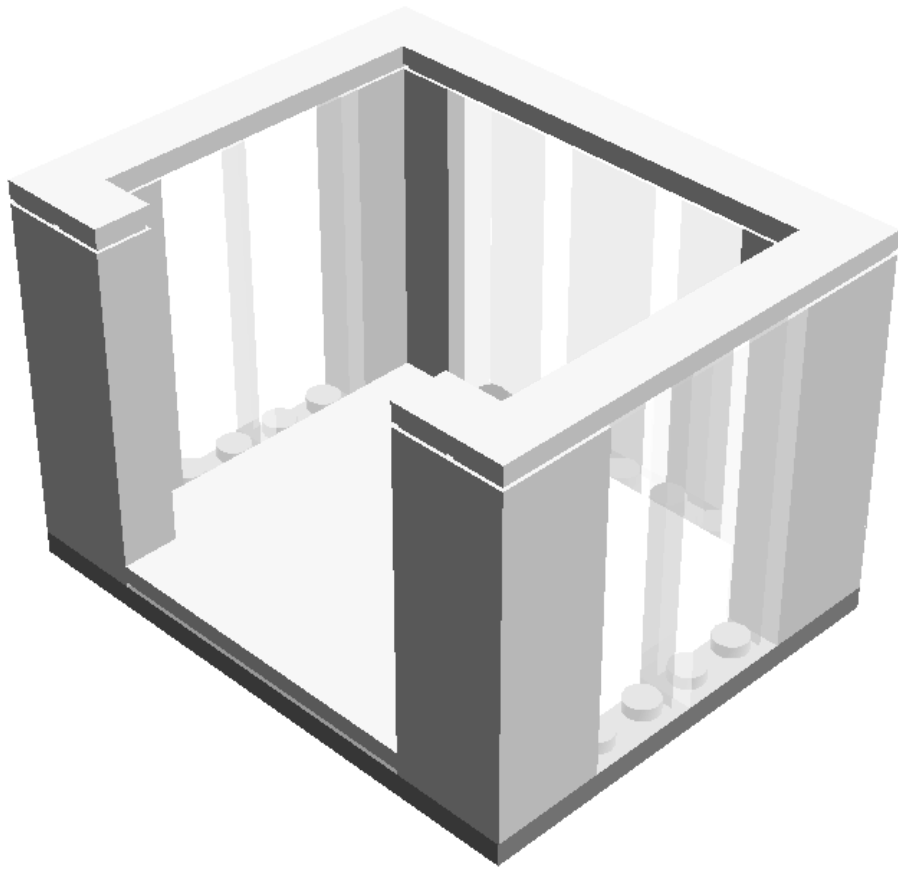

Model Name:
muji cotton pad holder

Number of Bricks: 39

Step 1 of 10

1 x

2 x

Step 2 of 10

1 x

3 x

1 x

Step 9 of 10

2 x

1 x

1 x

Step 10 of 10

2 x

1 x

1 x

20 x  BRICK CORNER 1X2X2 - White

4 x BRICK 1X2X5 - Transparent

1 x BRICK 1X6X5 H - Transparent

2 x  FLAT TILE 1X1 - White

1 x  FLAT TILE 1X6 - White

3 x  FLAT TILE 1X8 - White

6 x  FLAT TILE 2X4 - White

2 x  PLATE 4X10 - Medium Stone Grey