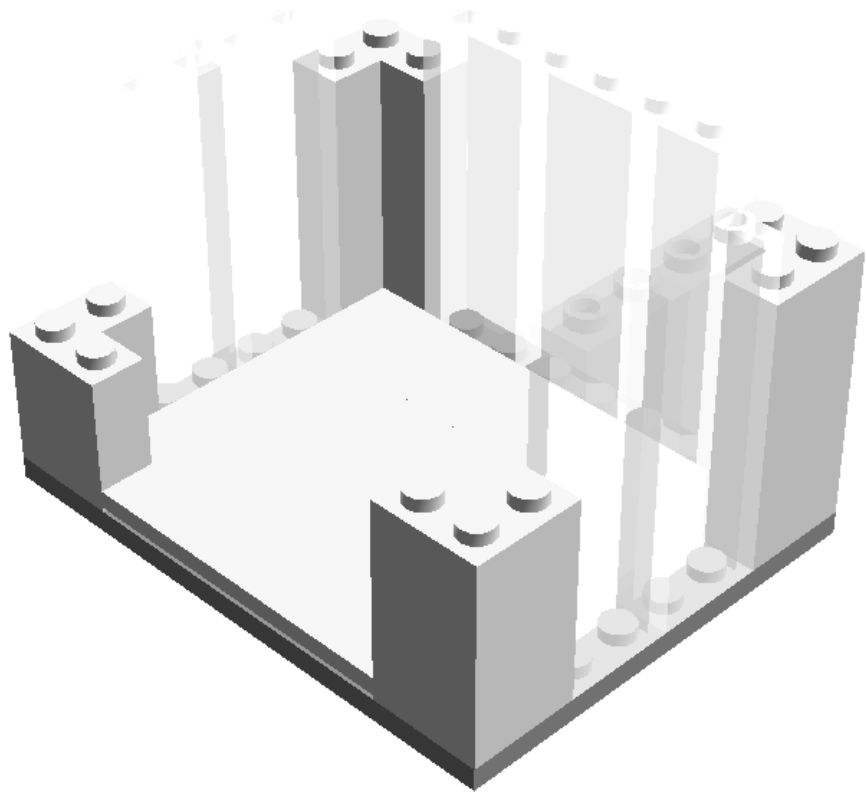

Model Name:
muji cotton pad holder

Number of Bricks: 39

Step 1 of 10

1 x

2 x

Step 2 of 10

1 x

3 x

2 x

2 x

Step 6 of 10

4 x

Step 7 of 10

4 x

Step 8 of 10

3 x

1 x

Step 9 of 10

2 x

1 x

1 x

Step 10 of 10

2 x

1 x

1 x

20 x  BRICK CORNER 1X2X2 - White

4 x BRICK 1X2X5 - Transparent

1 x BRICK 1X6X5 H - Transparent

2 x  FLAT TILE 1X1 - White

1 x  FLAT TILE 1X6 - White

3 x  FLAT TILE 1X8 - White

6 x  FLAT TILE 2X4 - White