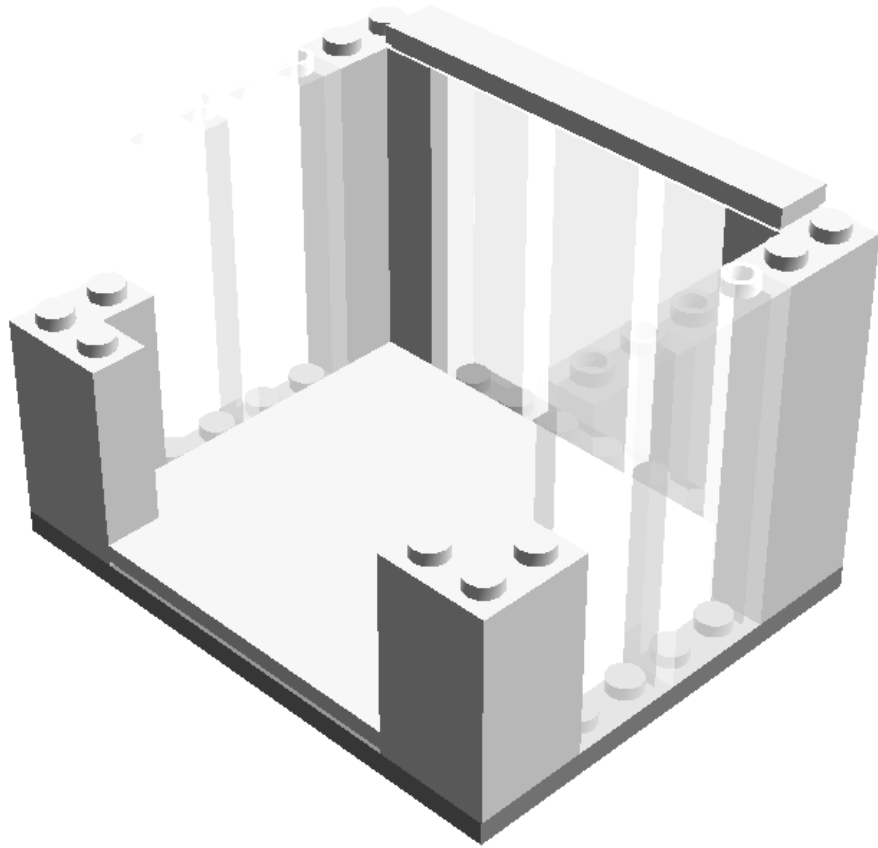

Step 8 of 10

3 x

1 x