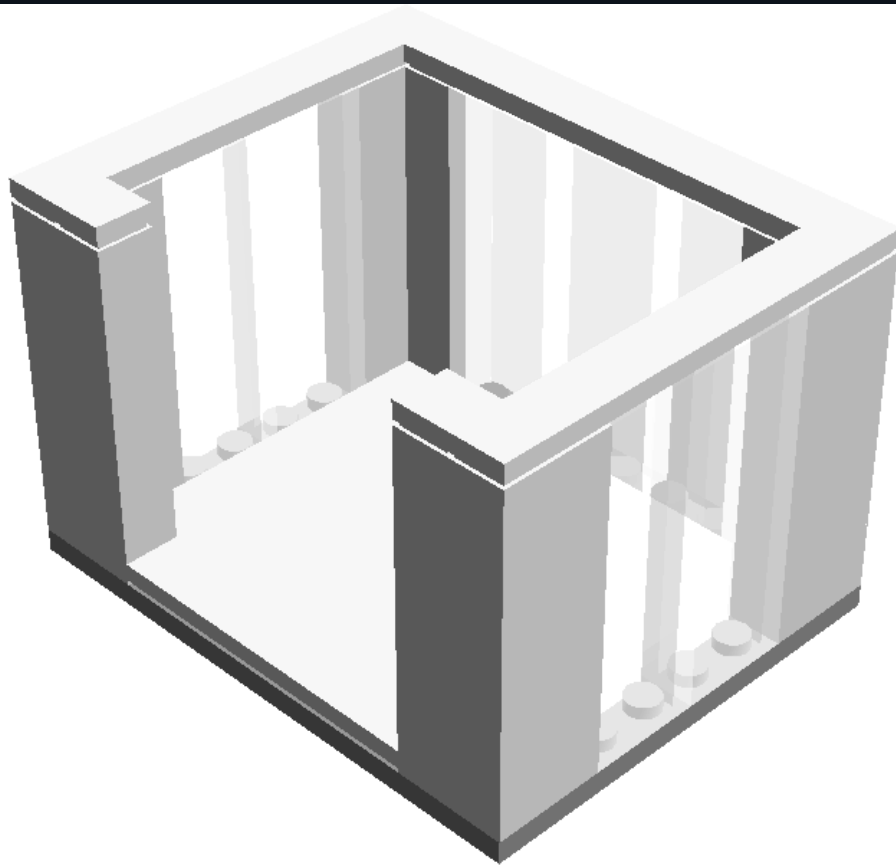

Model Name:
muji cotton pad holder

Number of Bricks: 39

Step 1 of 10

1 x

2 x

Step 2 of 10

1 x

3 x

Step 3 of 10

1 x

1 x

2 x

Step 4 of 10

2 x

2 x

Step 5 of 10

1 x

20 x  BRICK CORNER 1X2X2 - White

4 x BRICK 1X2X5 - Transparent

1 x BRICK 1X6X5 H - Transparent

2 x  FLAT TILE 1X1 - White

1 x  FLAT TILE 1X6 - White

3 x  FLAT TILE 1X8 - White

6 x  FLAT TILE 2X4 - White

2 x  PLATE 4X10 - Medium Stone Grey