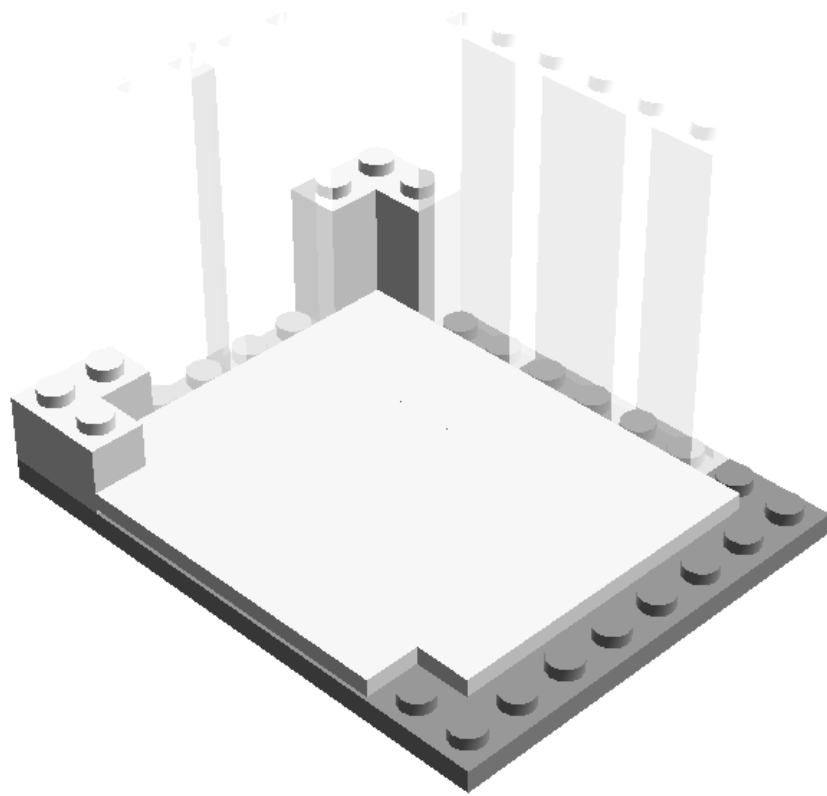

Model Name:
muji cotton pad holder

Number of Bricks: 39

Step 1 of 10

1 x

2 x

Step 2 of 10

1 x

3 x

Step 3 of 10

1 x

1 x

2 x

Step 4 of 10

2 x

2 x

Step 5 of 10

2 x

2 x

Step 6 of 10

4 x

Step 7 of 10

4 x

Step 8 of 10

3 x

2 x  PLATE 4X10 - Medium Stone Grey