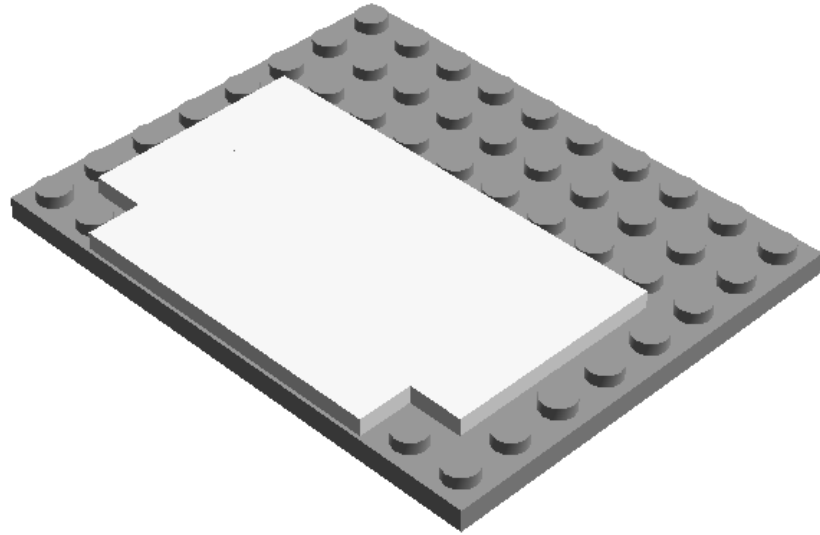

Model Name:
muji cotton pad holder

Number of Bricks: 39

Step 1 of 10

1 x

2 x

Step 2 of 10

1 x

3 x

Step 3 of 10

1 x

1 x

2 x

Step 4 of 10

2 x

2 x

Step 5 of 10

1 x

20 x  BRICK CORNER 1X2X2 - White

4 x BRICK 1X2X5 - Transparent

1 x BRICK 1X6X5 H - Transparent

2 x  FLAT TILE 1X1 - White

1 x  FLAT TILE 1X6 - White

3 x  FLAT TILE 1X8 - White

6 x  FLAT TILE 2X4 - White

2 x  PLATE 4X10 - Medium Stone Grey