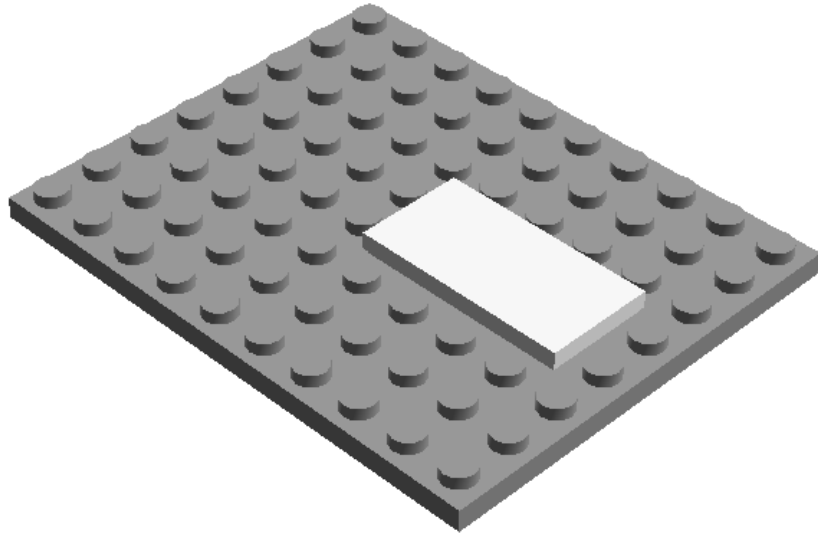

Model Name:
muji cotton pad holder

Number of Bricks: 39

Step 1 of 10

1 x

2 x

Step 2 of 10

1 x

3 x

Step 3 of 10

1 x

1 x

2 x

Step 4 of 10

2 x

2 x

Step 5 of 10

1 x

20 x  BRICK CORNER 1X2X2 - White

4 x BRICK 1X2X5 - Transparent

1 x BRICK 1X6X5 H - Transparent

2 x  FLAT TILE 1X1 - White

1 x  FLAT TILE 1X6 - White

3 x  FLAT TILE 1X8 - White

6 x  FLAT TILE 2X4 - White

2 x  PLATE 4X10 - Medium Stone Grey