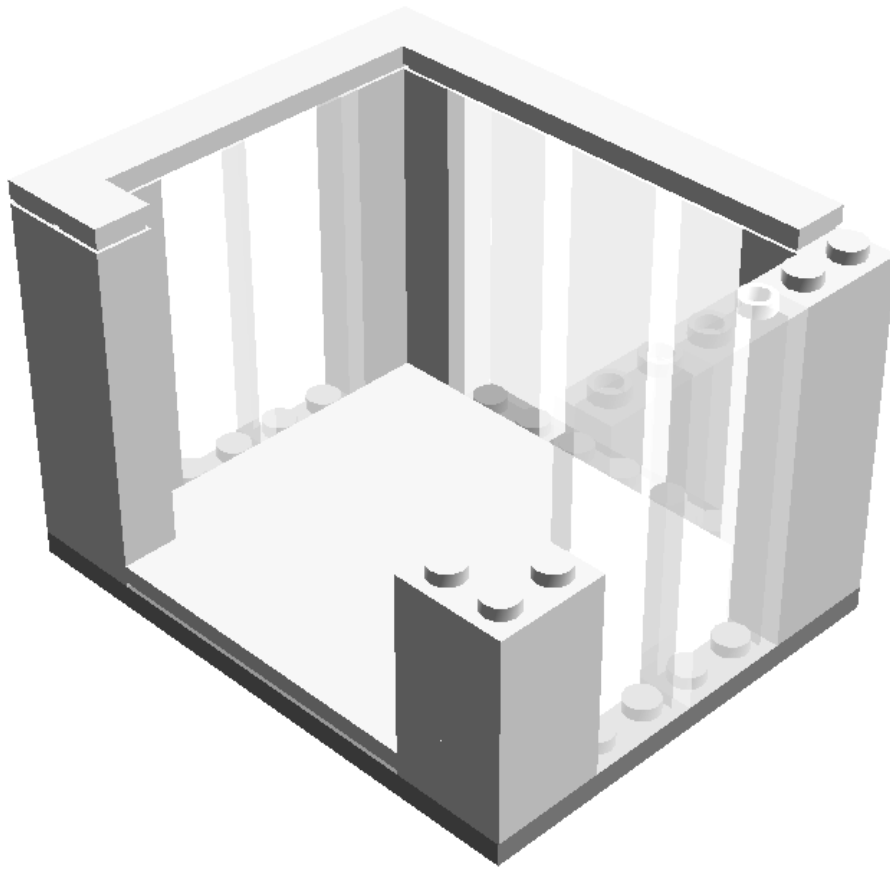

Model Name:
muji cotton pad holder

Number of Bricks: 39

Step 1 of 10

1 x

2 x

Step 2 of 10

1 x

3 x

1 x

Step 9 of 10

2 x

1 x

1 x

Step 10 of 10

2 x

1 x

1 x

20 x  BRICK CORNER 1X2X2 - White

4 x BRICK 1X2X5 - Transparent

1 x BRICK 1X6X5 H - Transparent

2 x  FLAT TILE 1X1 - White

1 x  FLAT TILE 1X6 - White

3 x  FLAT TILE 1X8 - White

6 x  FLAT TILE 2X4 - White

2 x  PLATE 4X10 - Medium Stone Grey