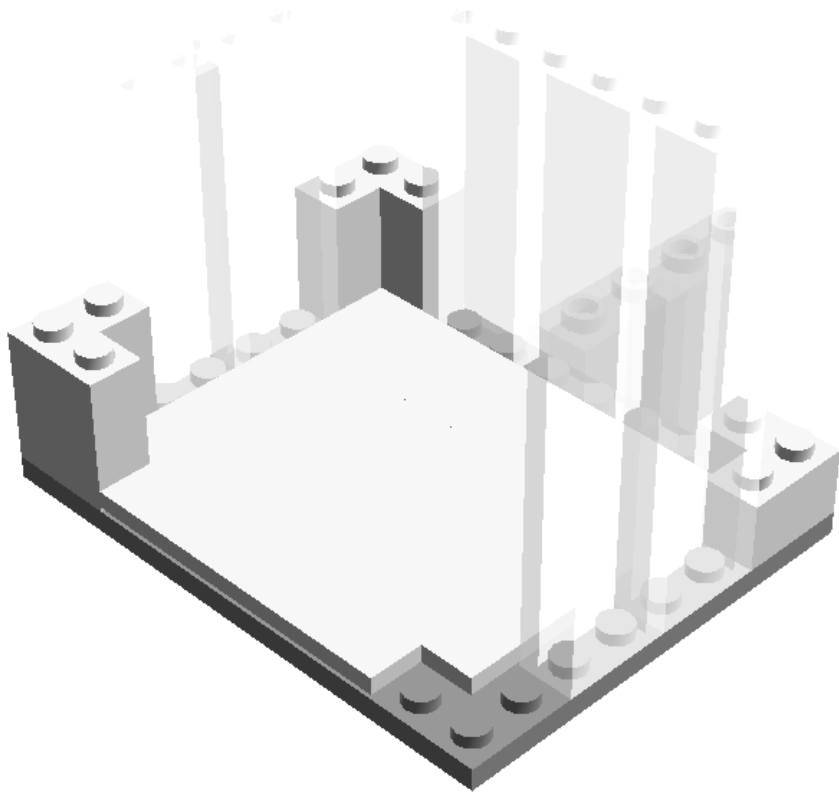

Model Name:
muji cotton pad holder

Number of Bricks: 39

Step 1 of 10

1 x

2 x

Step 2 of 10

1 x

3 x

Step 3 of 10

1 x

1 x

2 x

Step 4 of 10

2 x

2 x

Step 5 of 10

2 x

2 x

Step 6 of 10

4 x

Step 7 of 10

4 x

Step 8 of 10

3 x

2 x  PLATE 4X10 - Medium Stone Grey