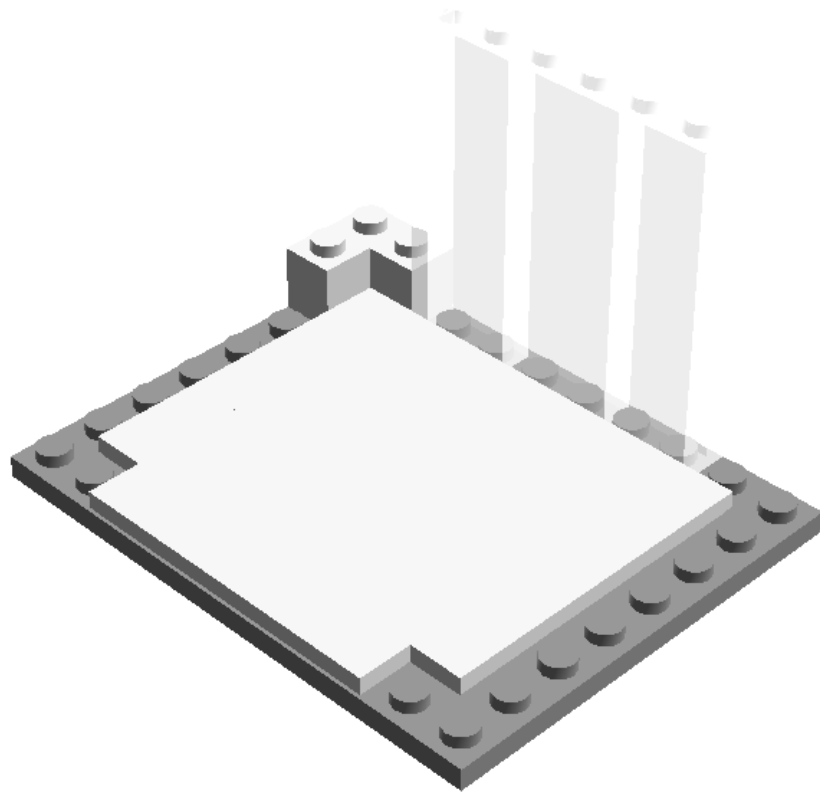

Model Name:
muji cotton pad holder

Number of Bricks: 39

Step 1 of 10

1 x

2 x

Step 2 of 10

1 x

3 x

Step 3 of 10

1 x

1 x

2 x

Step 4 of 10

2 x

2 x

Step 5 of 10

2 x

2 x

Step 6 of 10

4 x

Step 7 of 10

4 x

Step 8 of 10

3 x

2 x  PLATE 4X10 - Medium Stone Grey